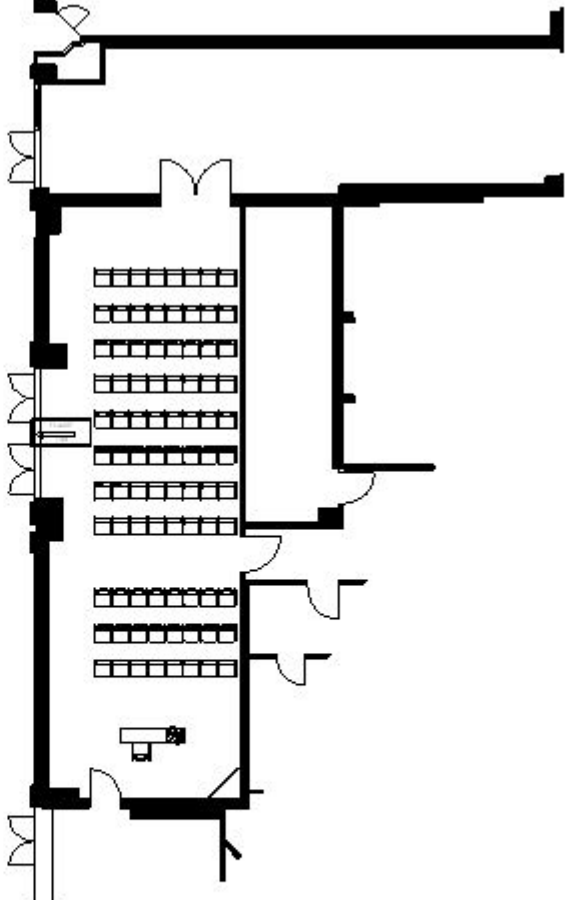

40 persons boardroom style

60 person classroom style

90 persons theatre style

ELLINGTON HOTEL BERLIN

Eventroom 4

Ground Floor

90 sqm

ceiling height 3,60m

90 persons boardroom style