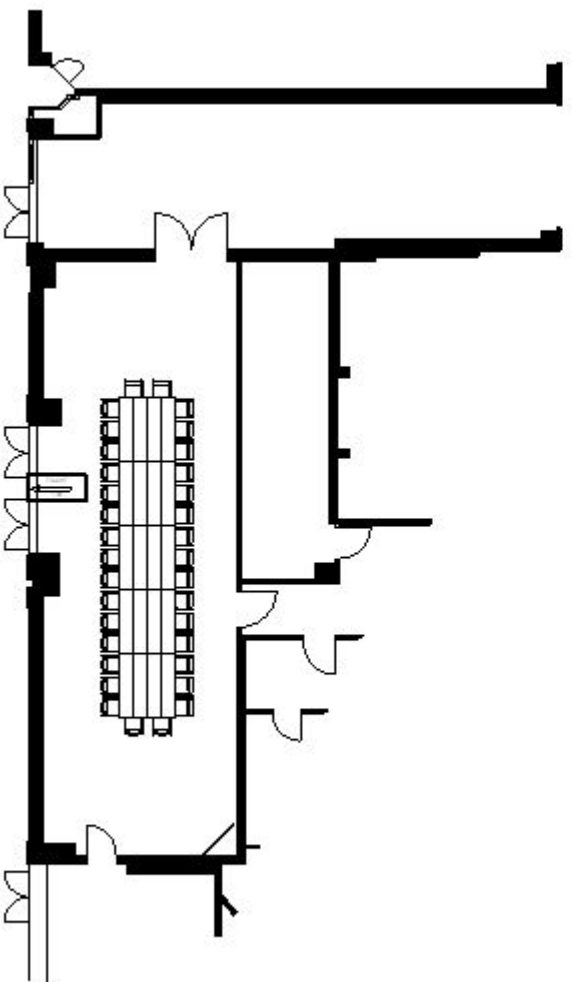

40 persons boardroom style

60 person classroom style

90 persons theatre style

ELLINGTON HOTEL BERLIN

Eventroom 4

Ground Floor

90 sqm

ceiling height 3,60m

90 persons boardroom style