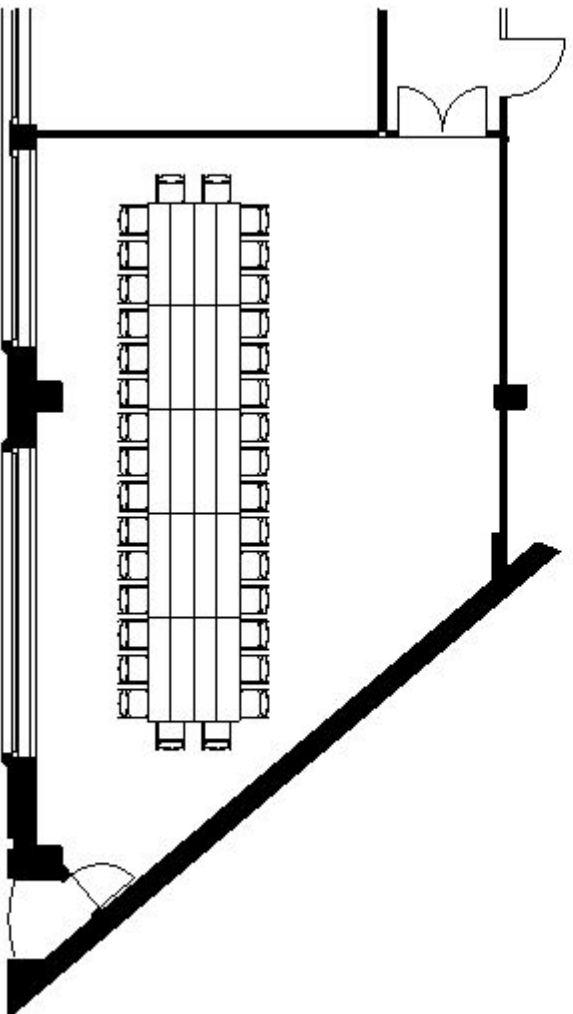

40 persons classroom style

60 persons theatre style

30 persons boardroom style

ELLINGTONHOTEL BERLIN

Eventroom 3

1st Floor

87 sqm

ceiling height 2.89m