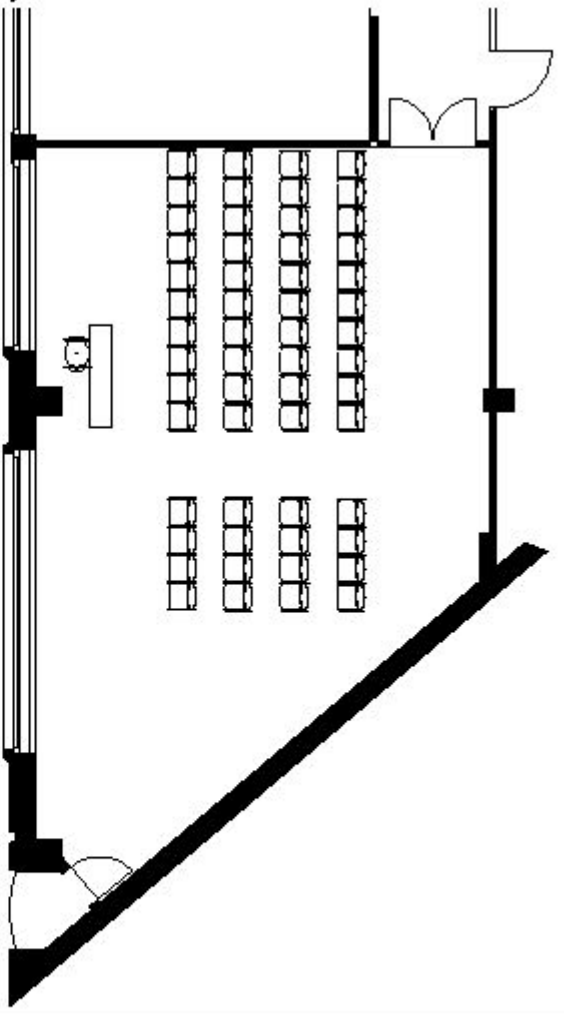

40 persons classroom style

60 persons theatre style

30 persons boardroom style

ELLINGTONHOTEL BERLIN

Eventroom 3

1st Floor

87 sqm

ceiling height 2.89m