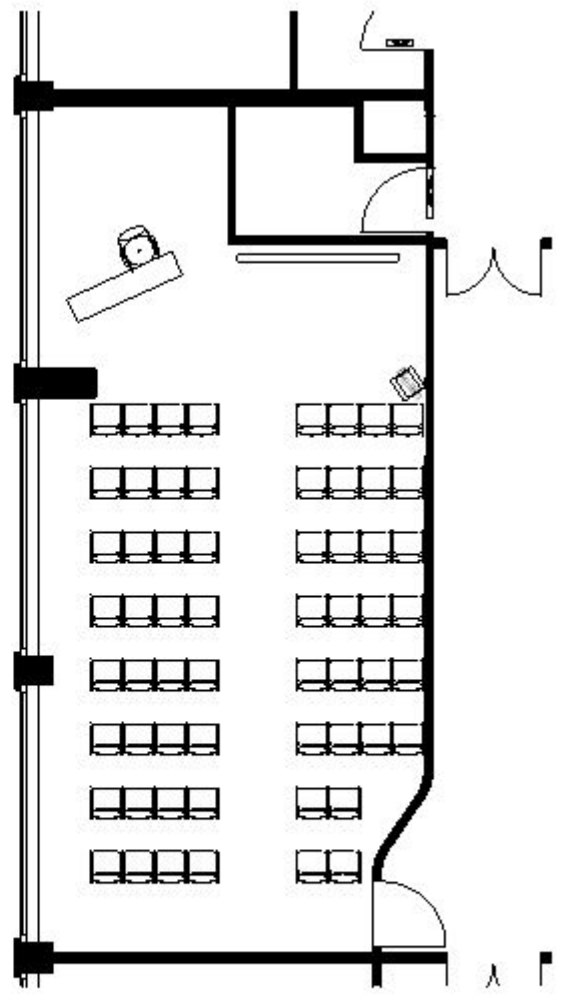

30 persons classroom style

60 persons theatre style

30 persons boardroom style

ELLINGTON HOTEL BERLIN
 Eventroom 1
 1st Floor
 71 sqm
 ceiling height 2.89m