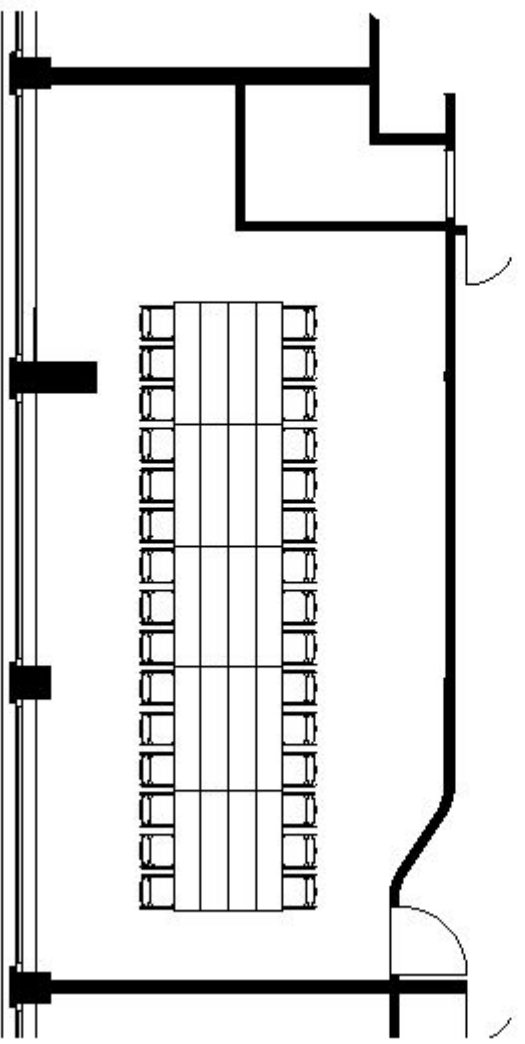

30 persons classroom style

60 persons theatre style

30 persons boardroom style

ELLINGTON HOTEL BERLIN
 Eventroom 1
 1st Floor
 71 sqm
 ceiling height 2.89m