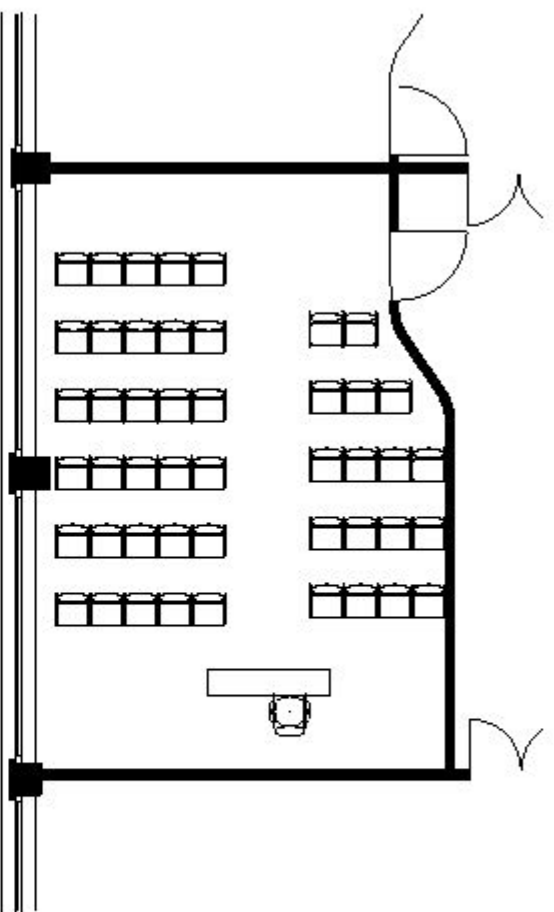

25 persons classroom style

45 persons theatre style

22 persons boardroom style

ELLINGTON HOTEL BERLIN
 Eventroom 2
 1st Floor
 51 sqm
 ceiling height 2,89m