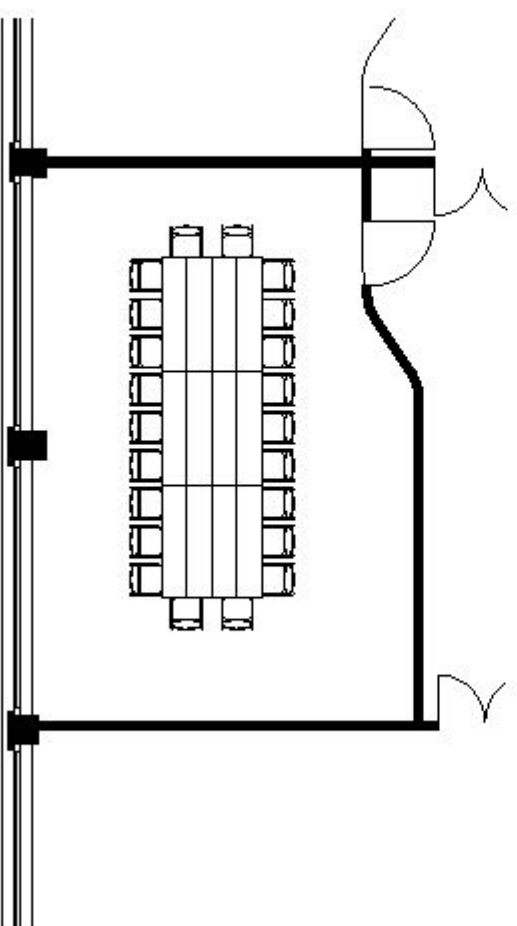

25 persons classroom style

45 persons theatre style

22 persons boardroom style

ELLINGTON HOTEL BERLIN
 Eventroom 2
 1st Floor
 51 sqm
 ceiling height 2,89m