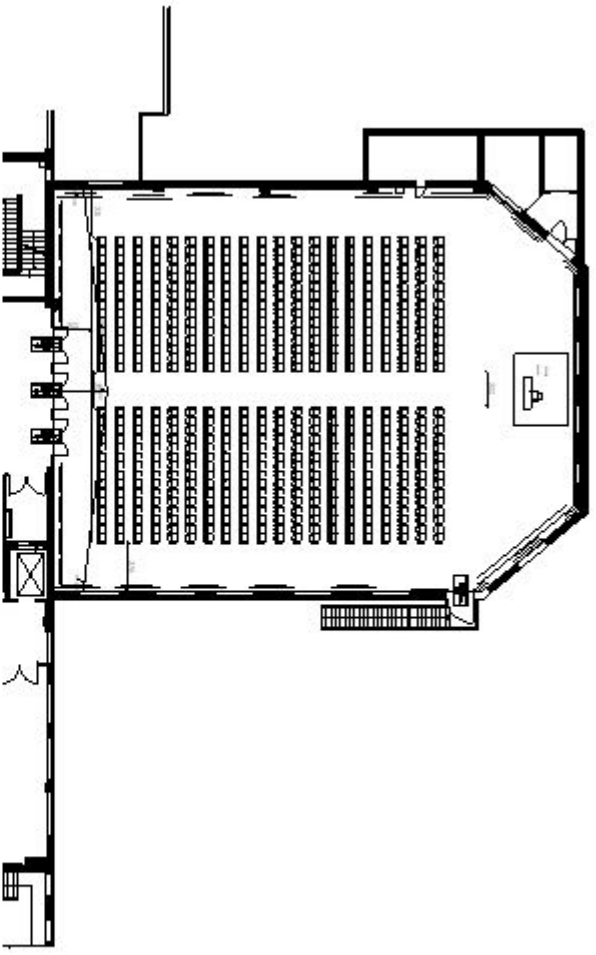

400 persons classroom style

600 persons theatre style

360 persons gala

ELLINGTON HOTEL BERLIN

Femina Hall

1st Floor

634 sqm

ceiling height 8,26m

statical structure 3,50m