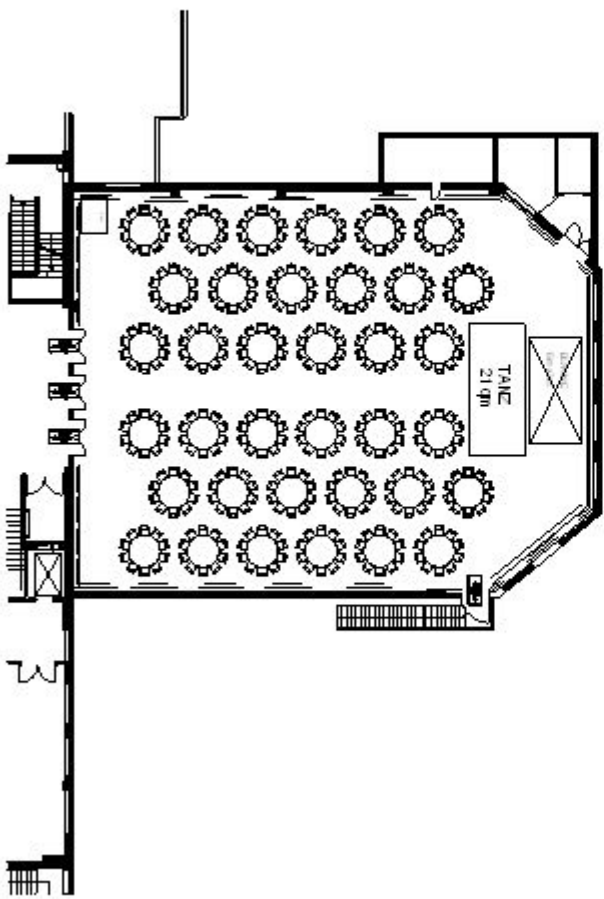

400 persons classroom style

600 persons theatre style

360 persons gala

ELLINGTON HOTEL BERLIN

Femina Hall

1st Floor

634 sqm

ceiling height 8,26m

statical structure 3,50m