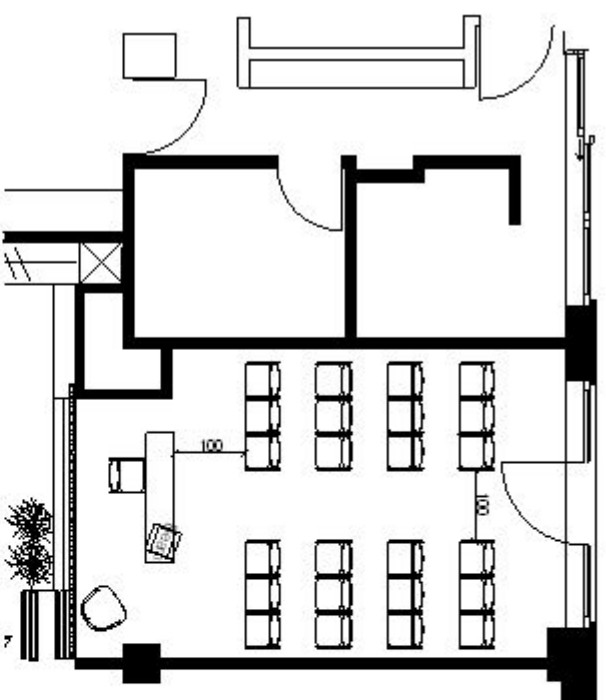

18 persons classroom style

24 persons theatre style

12 persons boardroom style

ELLINGTON HOTEL BERLIN

Private dining

Ground Floor

30 sqm

ceiling height 3,60m