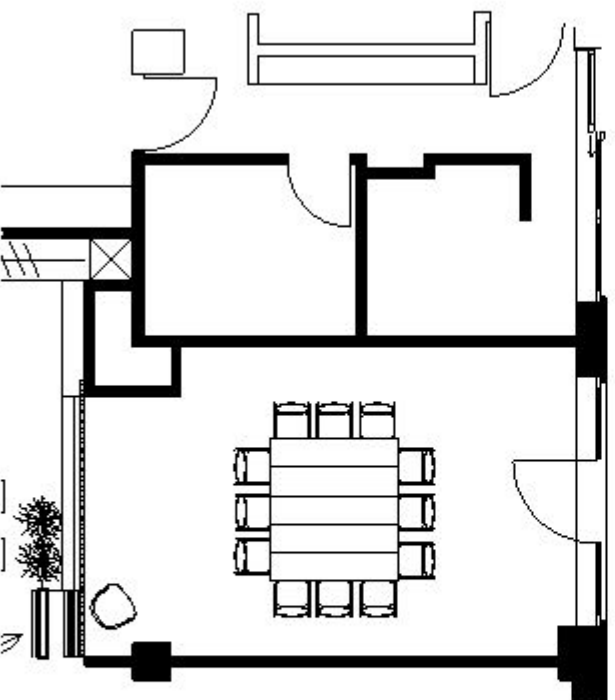

18 persons classroom style

24 persons theatre style

12 persons boardroom style

ELLINGTON HOTEL BERLIN

Private dining

Ground Floor

30 sqm

ceiling height 3,60m